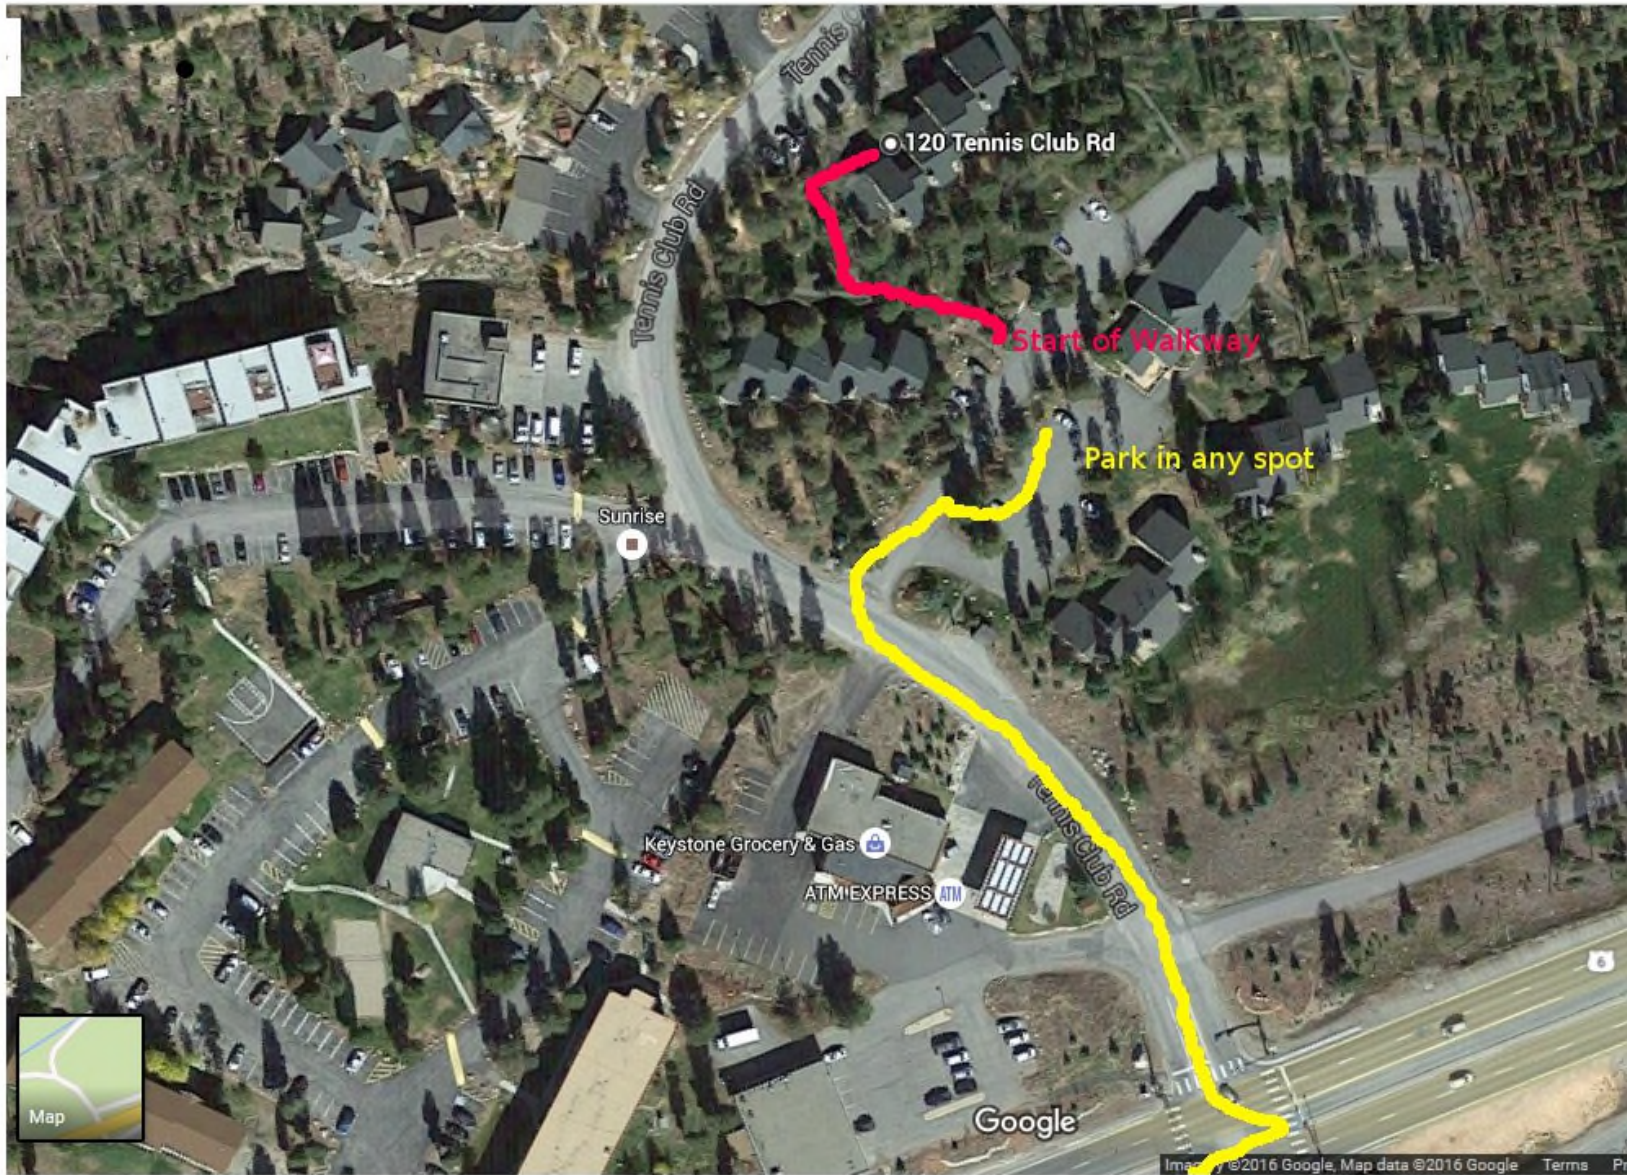

Map data ©2022 Google 2000 ft

**Blue River Pkwy**  
Silverthorne, CO 80498

- ↑ 1. Head east on Blue River Pkwy toward CO-9 N  
\_\_\_\_\_ 407 ft
- ↑ 2. Continue onto US-6 E  
\_\_\_\_\_ 6.1 mi
- ← 3. Turn left onto Tennis Club Rd  
📍 Destination will be on the right  
\_\_\_\_\_ 0.2 mi

**120 Tennis Club Rd**  
Keystone, CO 80435

These directions are for planning purposes only. You may find that construction projects, traffic, weather, or other events may cause conditions to differ from the map results, and you should plan your route accordingly. You must obey all signs or notices regarding your route.

Tennis

• 120 Tennis Club Rd

Tennis Club Rd

Start of Walkway

Park in any spot

Sunrise

Keystone Grocery & Gas

ATM EXPRESS ATM

Tennis Club Rd

Google

Map